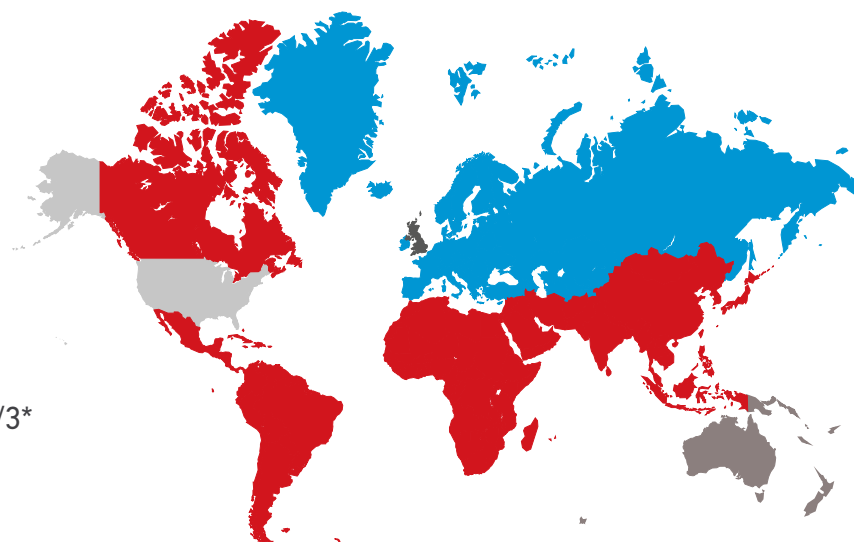

International size and weight guide

Letters not exceeding: Length: 24cm Width: 16.5cm
Thickness up to and including: 0.5cm Weight up to 100g

Large Letters not exceeding: Length: 35.3cm Width: 25cm
Thickness up to and including: 2.5cm Weight limit: 750g

Small Parcels not exceeding: Height + Width + Depth no greater than 90cm
with no single side longer than 60cm Weight up to 2kg

Medium Parcels[†] not exceeding: Length: 61cm Width: 46cm Depth: 46cm
Weight up to 20kg

Tubes/rolls not exceeding: Length: 90cm Length + 2 x diameter
should not be more than 104cm Weight up to 2kg

For more information about how to present your mail, please visit royalmail.com/size

[†]The new medium parcel format will be available from 30 January 2023 onwards, and only valid for **International Tracked and International Tracked & Signed services**.

Pricing zones

Sending goods or gifts to the EU* or worldwide? You must correctly and fully fill out a customs declaration for all international destinations. Check at royalmail.com/customs

Key

- UK
- Europe Zone 1/2/3*
- World Zone 1
- World Zone 2
- World Zone 3

Please note: Singapore is in World Zone 2. USA is in World Zone 3.

*Excludes items sent from Northern Ireland to the EU

For a full list of country destinations by zone, please go to royalmail.com/world-zones